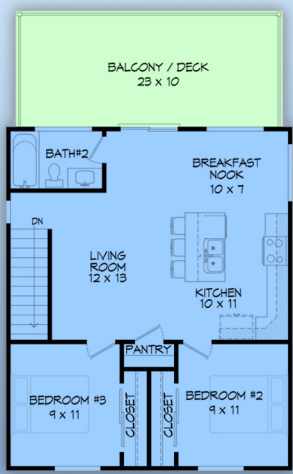

plan 80954

familyhomeplans.com 800-482-0464

1160 sq. ft., 3 beds, 2 baths, 25' W x 40' D