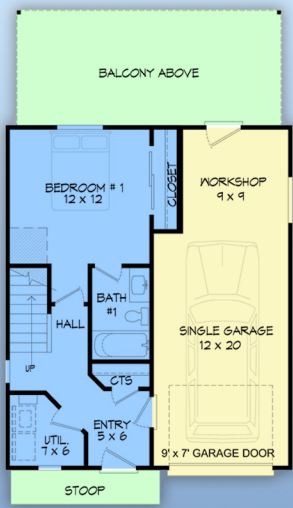

plan 80954

familyhomeplans.com 800-482-0464

1160 sq. ft., 3 beds, 2 baths, 25' W x 40' D