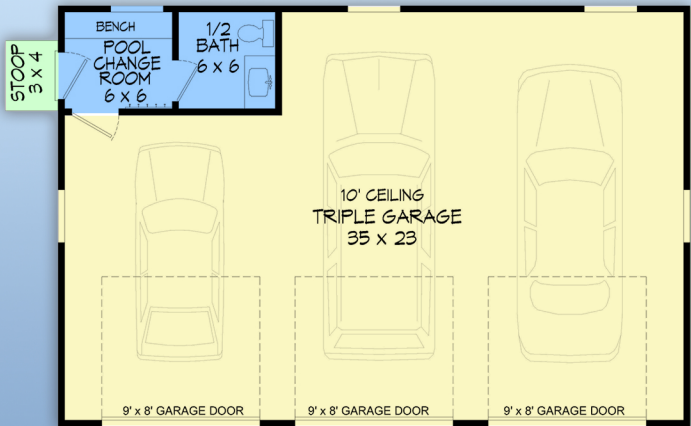

plan 80953

familyhomeplans.com  800-482-0464

3 car garage, 784 sq.ft. garage area, 36' W x 24' D