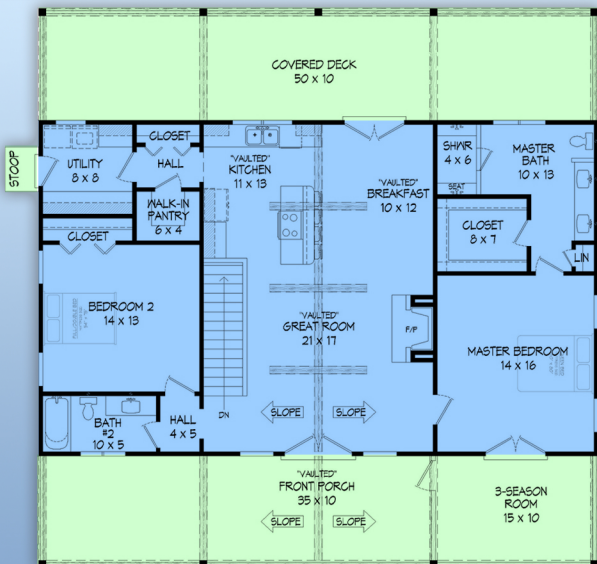

plan 80946

familyhomeplans.com  800-482-0464

1500 sq ft, 2 beds, 2 baths, 50' W x 50' D