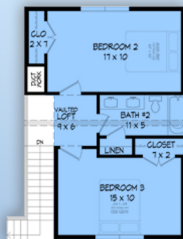

plan 80932

familyhomeplans.com  800-482-0464

### main floor

### second floor

### basement

1952 sq. feet  
 3 bedrooms  
 2.5 bathrooms  
 53' W x 38' D