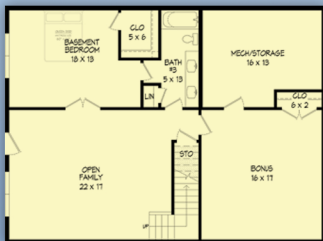

plan 80932

familyhomeplans.com  800-482-0464

### main floor

### second floor

### basement

1952 sq. feet  
 3 bedrooms  
 2.5 bathrooms  
 53' W x 38' D