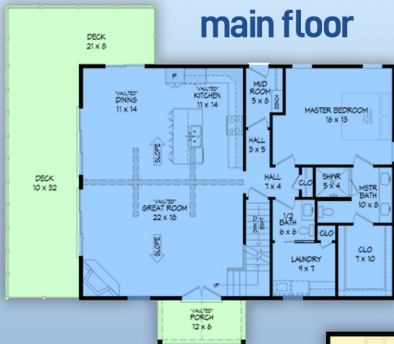

plan 80932

familyhomeplans.com  800-482-0464

### main floor

### second floor

### basement

1952 sq. feet  
 3 bedrooms  
 2.5 bathrooms  
 53' W x 38' D