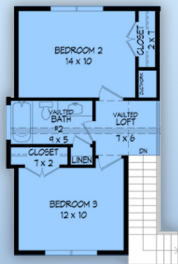

plan 80928

familyhomeplans.com ☎ **800-482-0464**

1770 sq ft
4 beds
3.5 baths
60 ft x 38 ft