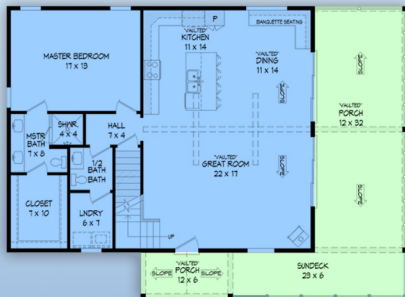

plan 80928

familyhomeplans.com ☎ **800-482-0464**

1770 sq ft
4 beds
3.5 baths
60 ft x 38 ft