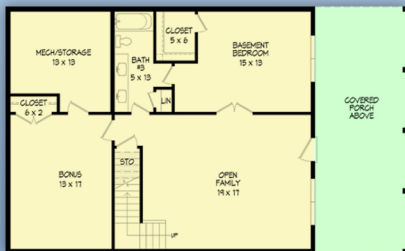

plan 80928

familyhomeplans.com ☎ **800-482-0464**

1770 sq ft
4 beds
3.5 baths
60 ft x 38 ft