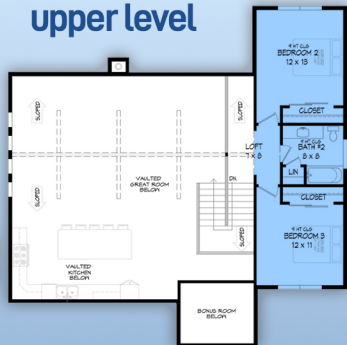

plan 80923

familyhomeplans.com  800-482-0464

upper level

2300 sq. feet
3 beds, 2.5 bath
46'2 W x 46'6 D