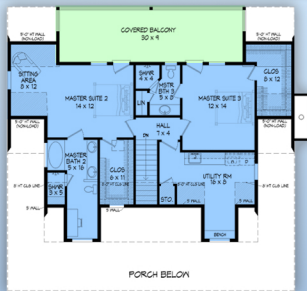

plan 80922

familyhomeplans.com  800-482-0464

2442 sq. feet
3 bedrooms
3.5 bathrooms
47' W x 46'6 D