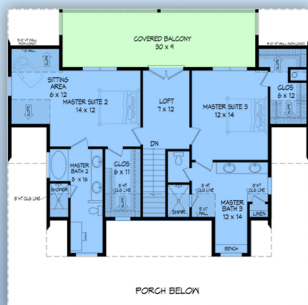

plan 80920

familyhomeplans.com  800-482-0464

2442 square ft.
3 beds, 3.5 bath
47' W x 46'6 D