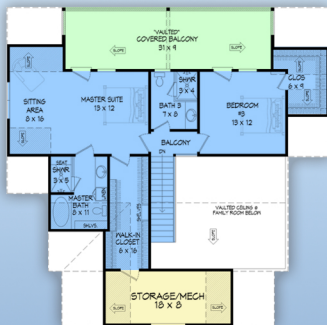

plan 80919

familyhomeplans.com  800-482-0464

2045 sq. feet  
 3 BD, 3 BA  
 47' W x 46'6 D