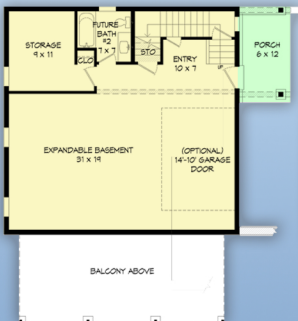

plan 80912

familyhomeplans.com 800-482-0464

ground level

upper level

loft

1008 square feet total living area
2 bedrooms, 2 bathrooms, 38'3 W x 43'3 D