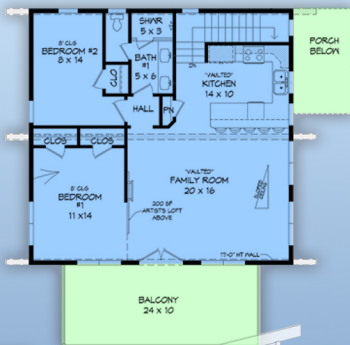

plan 80903

familyhomeplans.com 800-482-0464

1559 sq. feet  
3 beds, 2 bath  
39' W x 41' D