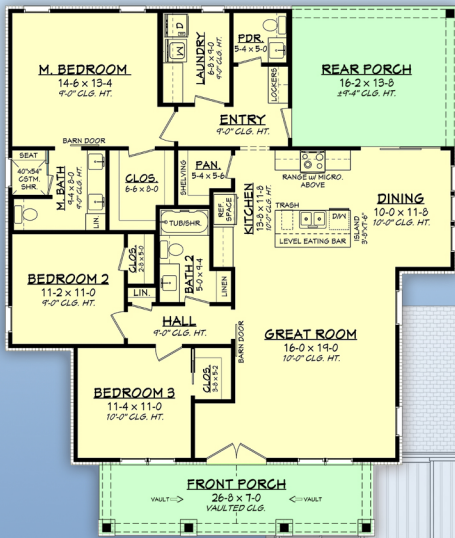

plan 80898

familyhomeplans.com  800-482-0464

1596 sq ft
3 beds
2.5 baths
45' W x 52' D