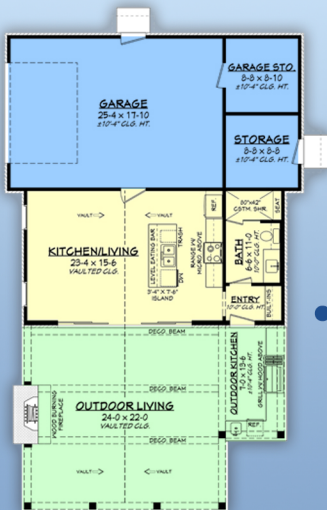

# plan 80896

familyhomeplans.com 800-482-0464

## Pool House 506 sq ft 35' W x 57' D

- 1 car garage
- storage
- outdoor fireplace
- outdoor kitchen
- indoor kitchen
- full bathroom