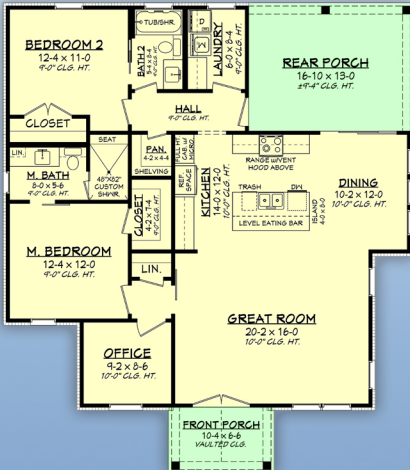

plan 80893

familyhomeplans.com 800-482-0464

1399
sq ft
2 beds
2 baths
42' W
49' D