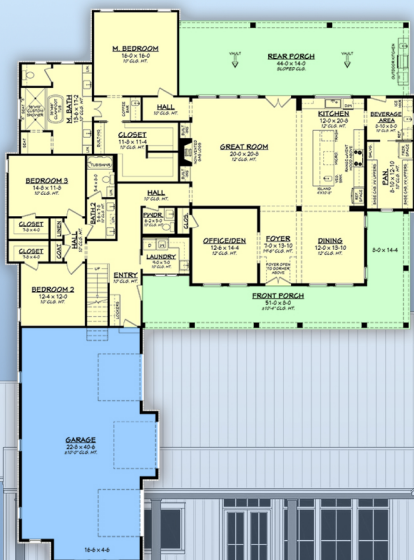

plan 80892

familyhomeplans.com  800-482-0464

3858 sq feet
4 bedrooms
3.5 bathrooms
79' W x 106' D

level two

rear elev