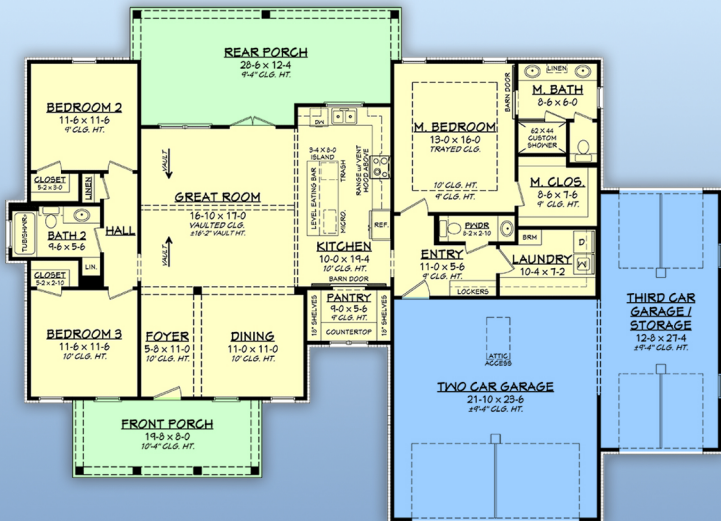

plan 80889

familyhomeplans.com ☎ 800-482-0464

1797 sq ft, 3 beds, 2.5 baths, 77' W x 55' D