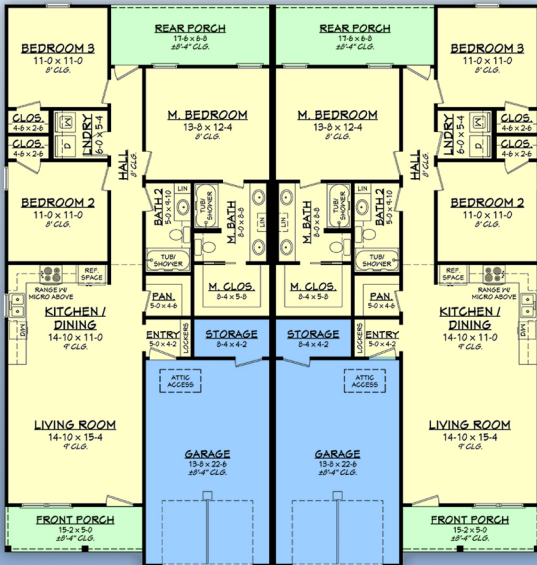

plan 80887

familyhomeplans.com  800-482-0464

2496
square
feet

6 beds
4 baths
59' wide
62' deep

Multi-Family Duplex Plan 80887 specifications are listed as totals for both units.