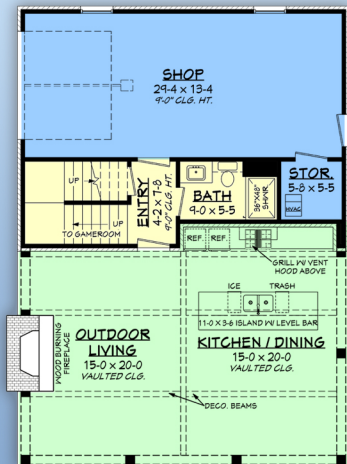

plan 80886

familyhomeplans.com  800-482-0464

Pool House Plan
566 square feet

- outdoor living
- garage & shop
- gameroom