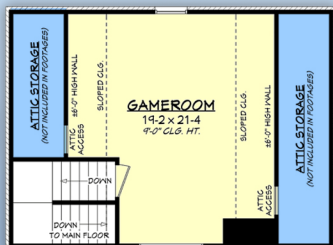

plan 80886

familyhomeplans.com  800-482-0464

Pool House Plan
566 square feet

- outdoor living
- garage & shop
- gameroom