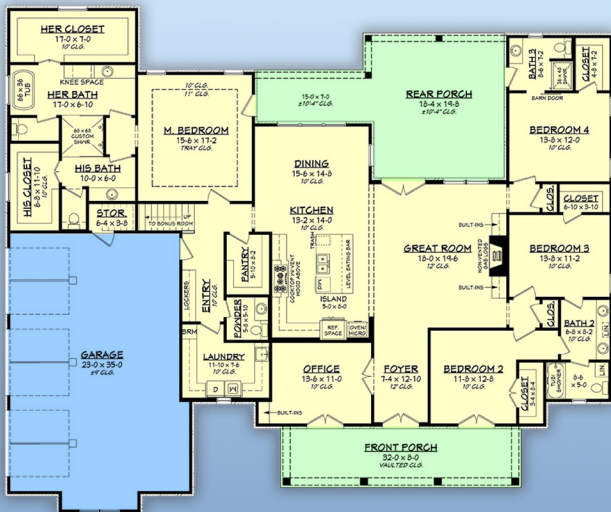

plan 80879

familyhomeplans.com 800-482-0464

3106 sq ft, 4 beds, 3.5 baths, 82' W x 69' D