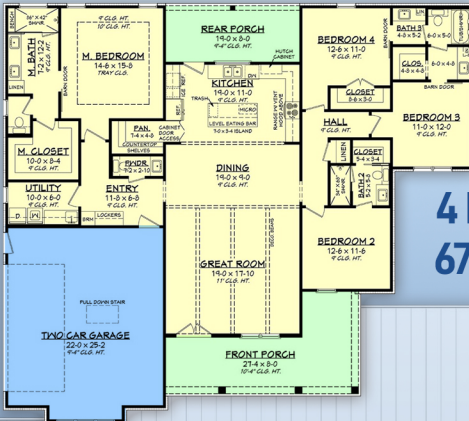

plan 80876

familyhomeplans.com  800-482-0464

2258 sq ft

4 BD, 3.5 BA 67' W x 59' D