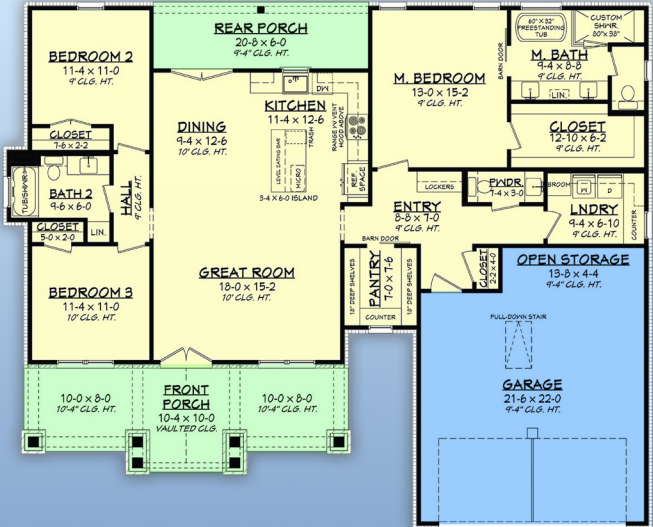

plan 80864

familyhomeplans.com  800-482-0464

1698 sq ft, 3 beds, 2.5 baths, 62' x 50'