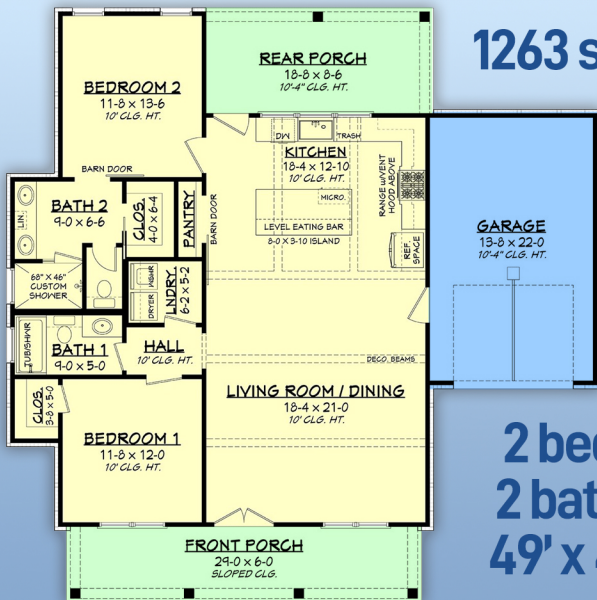

plan 80862

familyhomeplans.com  800-482-0464

1263 sq ft

2 beds
2 baths
49' x 49'