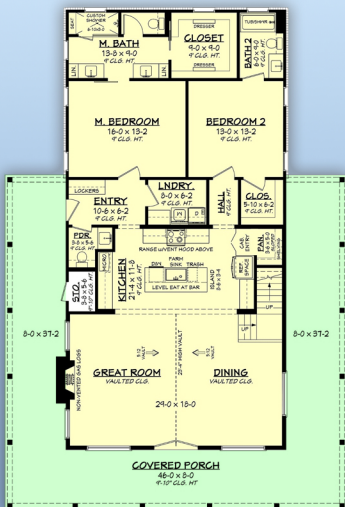

plan 80860

familyhomeplans.com  800-482-0464

2703 sq. feet
4 BD, 3.5 BA
46' W x 68' D