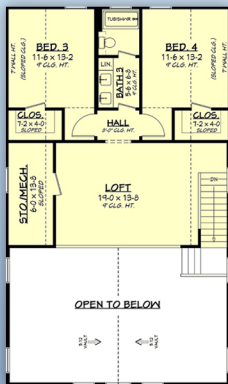

plan 80860

familyhomeplans.com  800-482-0464

2703 sq. feet
4 BD, 3.5 BA
46' W x 68' D