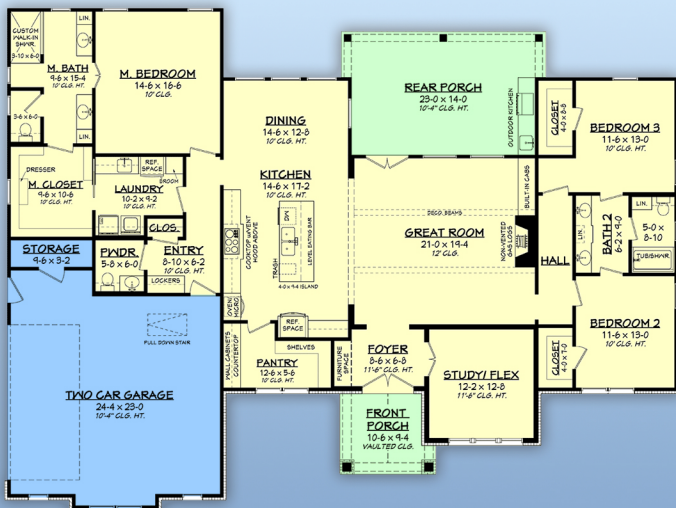

# plan 80845

familyhomeplans.com  800-482-0464

2574 sq. ft., 3 beds, 2.5 baths, 77'8 W x 58' D