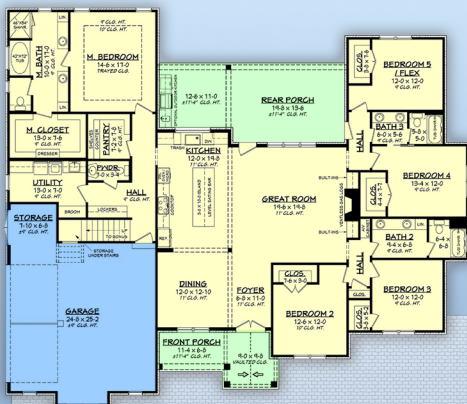

plan 80839

familyhomeplans.com  800-482-0464

2985 sq.ft.
5 BD, 3.5 BA
78'4" x 67'4"