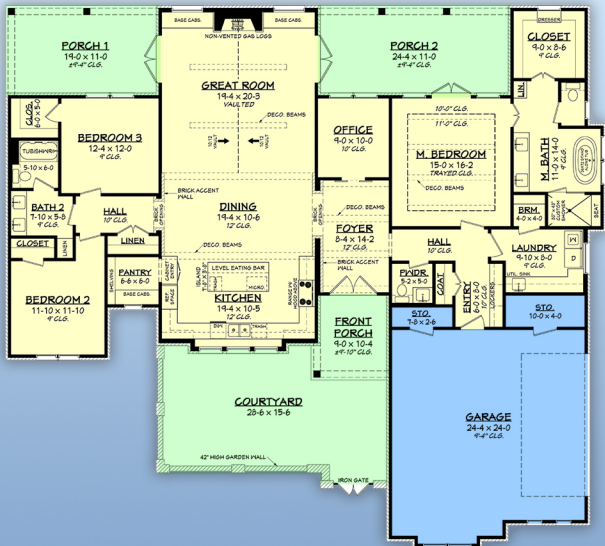

plan 80835

familyhomeplans.com 800-482-0464

2470 sq. ft., 3 beds, 2.5 baths, 75' W x 67'10 D