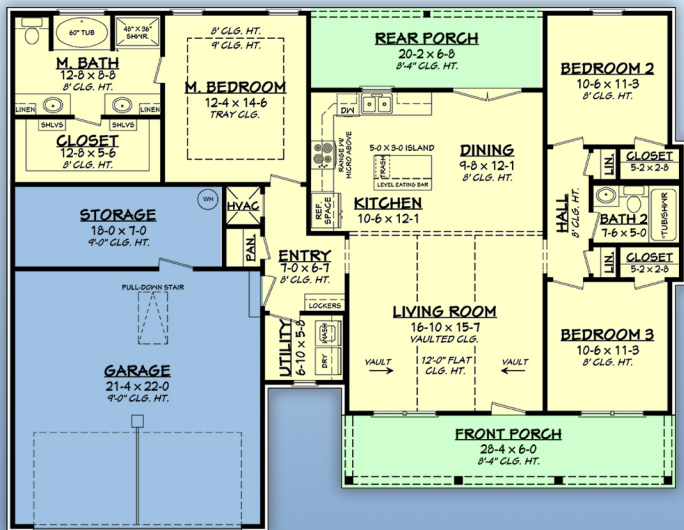

# plan 80834

familyhomeplans.com  800-482-0464

1459 sq ft, 3 beds, 2 baths, 58'4 W x 44'10 D