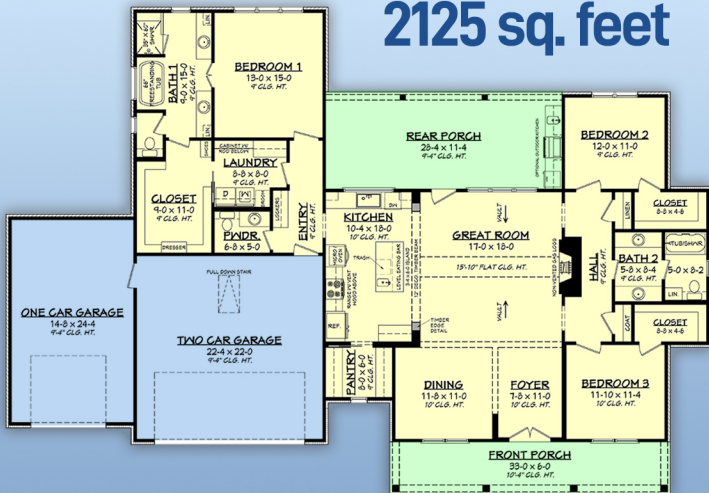

plan 80831

familyhomeplans.com  800-482-0464

2125 sq. feet

3 bedrooms, 2.5 baths, 84' wide x 57'10 deep