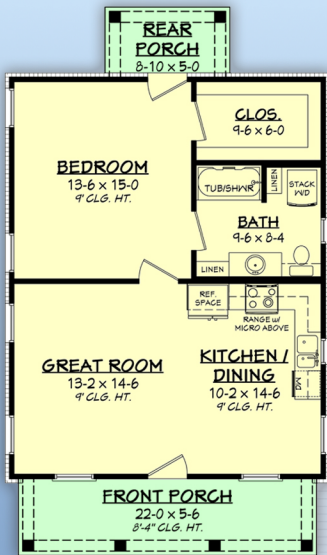

plan 80829

familyhomeplans.com  800-482-0464

732 sq. feet
1 bedroom
1 bathroom
24' W x 41' D