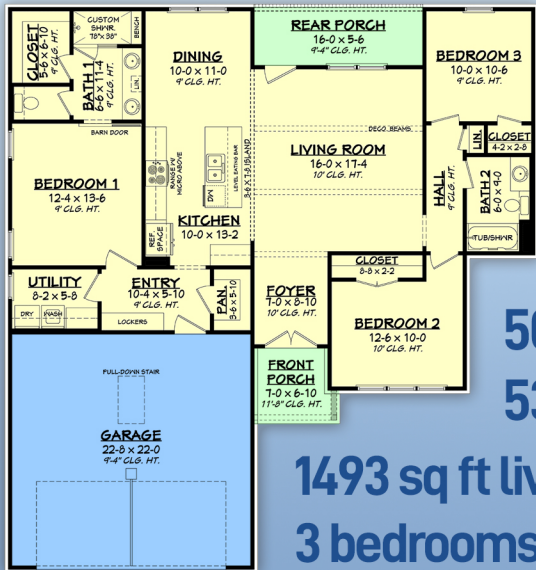

plan 80825

familyhomeplans.com  800-482-0464

basement option

50' wide
53'4" deep

1493 sq ft living area
3 bedrooms, 2 baths