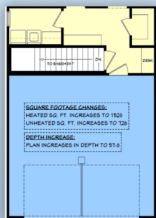

plan 80825

familyhomeplans.com  800-482-0464

basement option

50' wide
53'4" deep

1493 sq ft living area
3 bedrooms, 2 baths