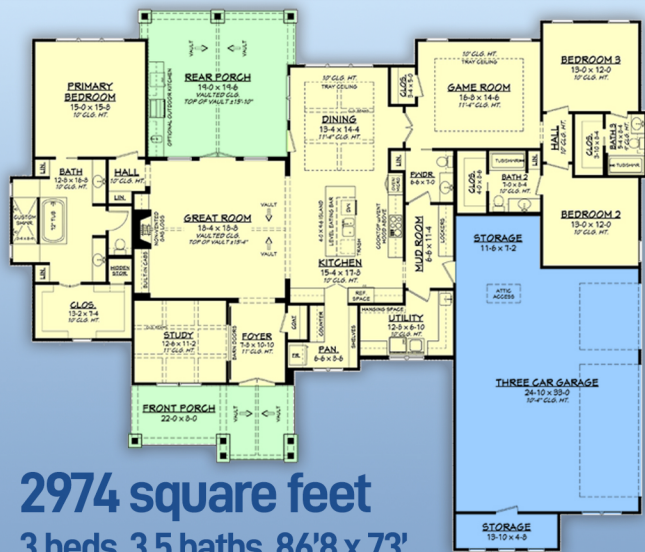

## 2974 square feet

## 3 beds, 3.5 baths, 86'8" x 73'