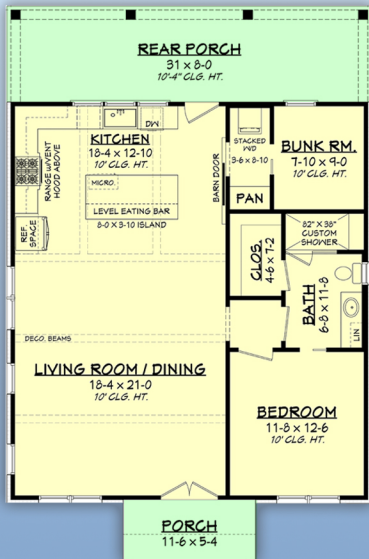

plan 80810

familyhomeplans.com  800-482-0464

**Living Area:**  
**1070 SQ FT**  
**2 Bedrooms**  
**1 Bathroom**  
**31' Wide**  
**47'10 Deep**