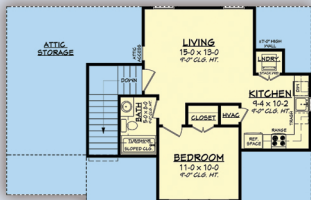

familyhomeplans.com

Garage Plan **80809**

Call Toll Free **1-800-482-0464**

featured

Garage Collection

Total Living Area:
522 Square Feet

1 Bedroom

1 Bathroom

42' W x 27' D

Rear Elevation