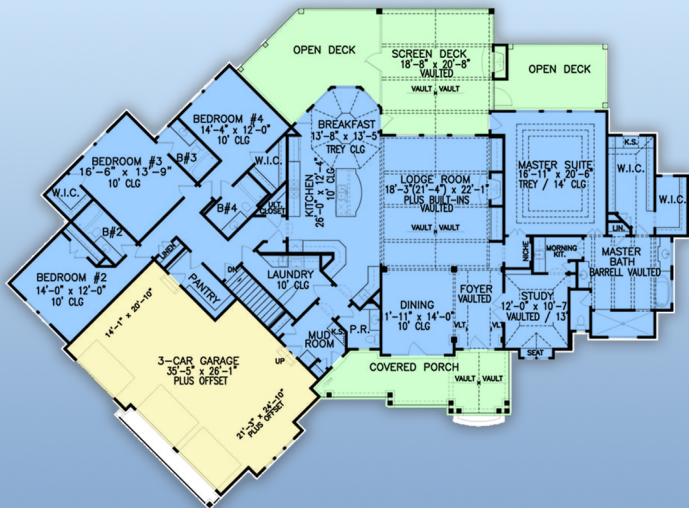

# plan 80773

familyhomeplans.com 800-482-0464

3782 sq ft, 4 beds, 4.5 baths, 115' W x 84' D