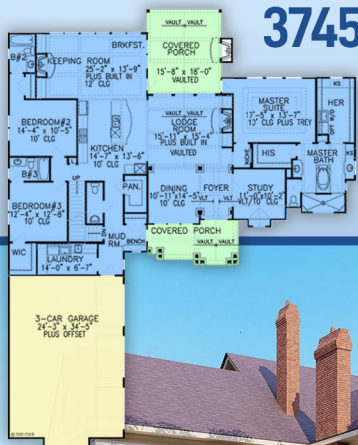

plan 80746

familyhomeplans.com  800-482-0464

3745 sq. feet

5 bedrooms  
3.5 baths  
74 ft. wide  
94 ft. deep