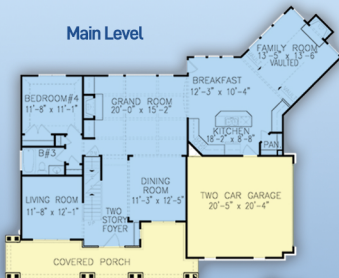

plan 80711

sq ft
2589

beds
4

baths
3

bays
2

width
63'4

depth
49'10

800-482-0464

familyhomeplans.com

Main Level

Upper Level

Rear Elevation

Lower Level