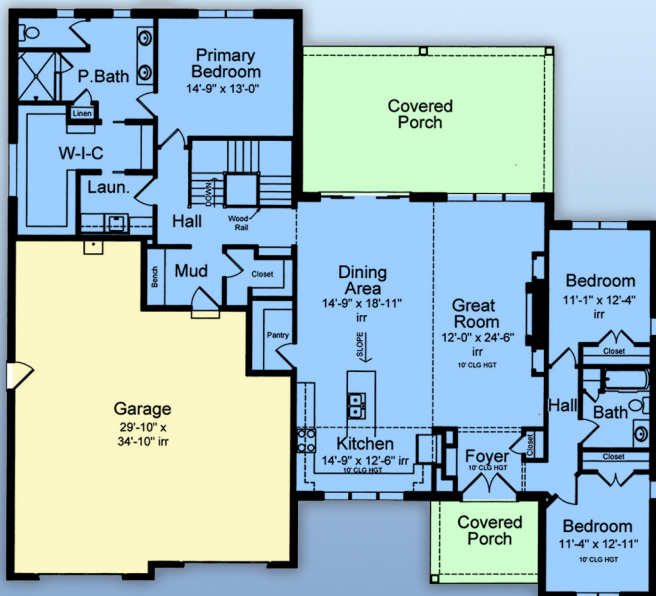

# plan 80635

familyhomeplans.com  800-482-0464

2358 sq ft, 3 beds, 2 baths, 70' W x 64' D