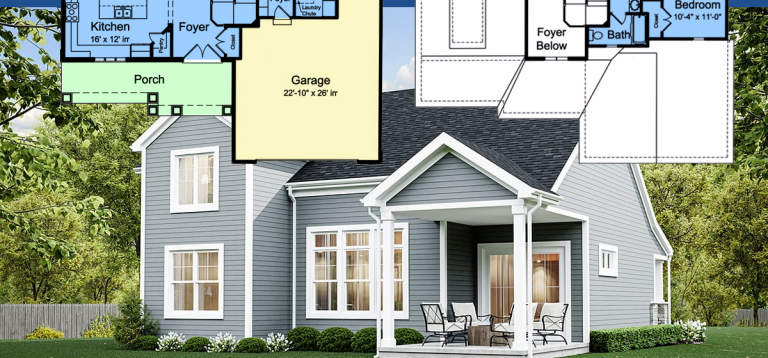

plan 80608

familyhomeplans.com  800-482-0464

2091 sq ft, 4 beds, 2.5 baths, 51' W x 58' D