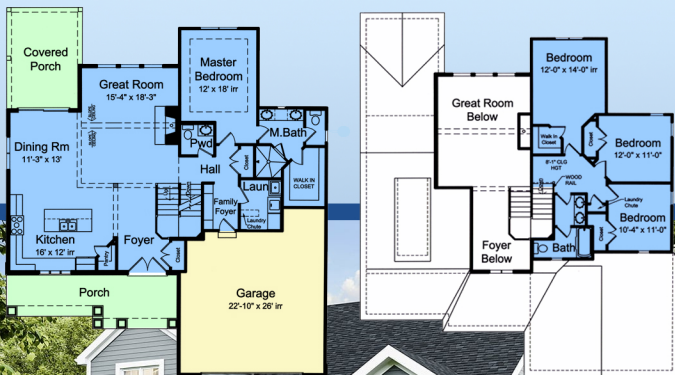

plan 80608

familyhomeplans.com  800-482-0464

2091 sq ft, 4 beds, 2.5 baths, 51' W x 58' D