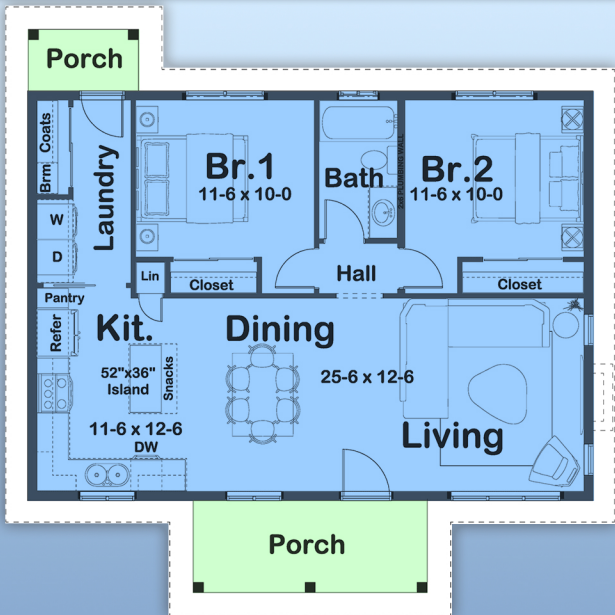

plan 80537

familyhomeplans.com  800-482-0464

936 sq ft, 2 beds, 1 bath, 36' W x 36' D