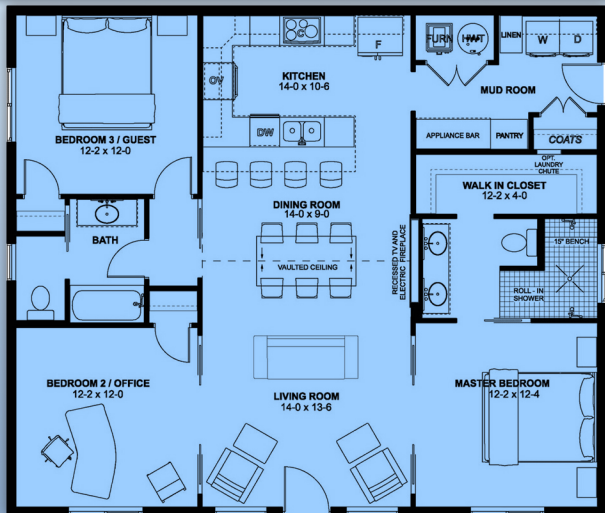

plan 80532

familyhomeplans.com  800-482-0464

1360 sq ft

3 BD, 2 BA
40' W x 40' D