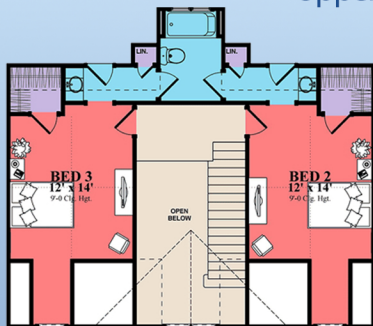

# plan 78520

sq ft	beds	baths	bays	width	depth
2598	3	2.5	3	53'6"	85'4"

800-482-0464

familyhomeplans.com

## Upper Level

## Main Living Area