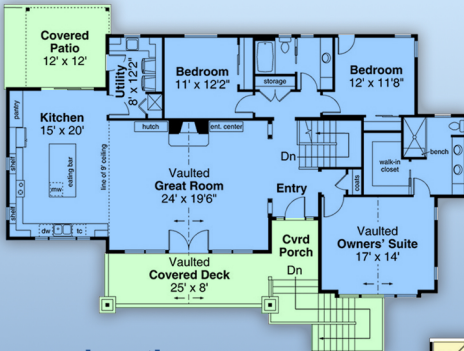

# plan 78477

familyhomeplans.com  800-482-0464

2219 sq ft

2 beds

2 baths

70' wide

52' deep

rear elevation