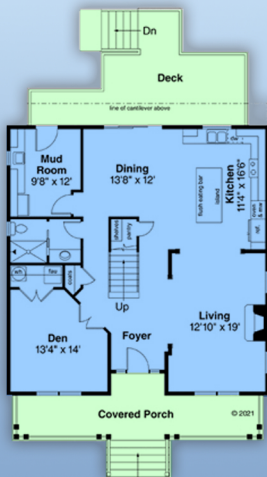

plan 78472

Concept
Plan

familyhomeplans.com  800-482-0464

2703 sq. feet
3 beds, 3 bath
36' W x 64'1 D