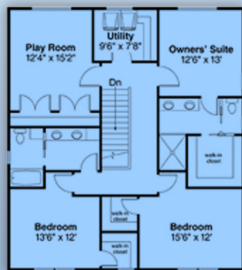

plan 78472

Concept
Plan

familyhomeplans.com  800-482-0464

2703 sq. feet
3 beds, 3 bath
36' W x 64'1 D