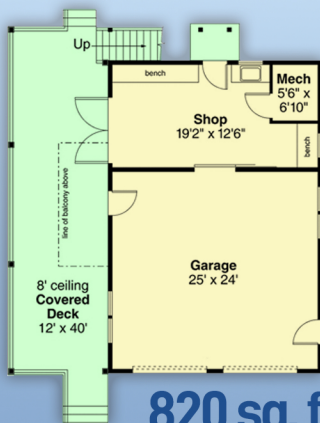

# plan 78469

familyhomeplans.com  800-482-0464

**820 sq. feet. living area**  
**1 bedroom, 1 bath, 38' W x 42' D**