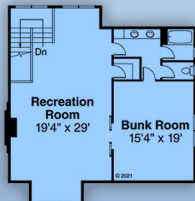

plan 78451

familyhomeplans.com  800-482-0464

3927
sq ft

5 bedrooms
5 full baths
1 half bath

92'0" W x 63'0" D