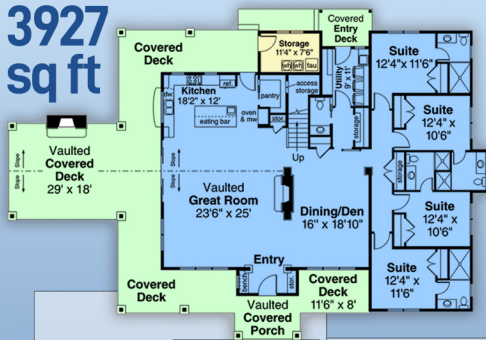

plan 78451

familyhomeplans.com  800-482-0464

3927
sq ft

5 bedrooms
5 full baths
1 half bath

92'0" W x 63'0" D