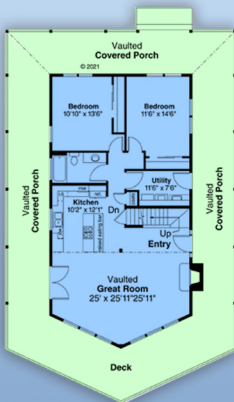

# plan 78441

familyhomeplans.com 800-482-0464

## lower level

## level one

## level two

2906 sq ft, 4 beds, 3 baths, 42' W x 67'11 D