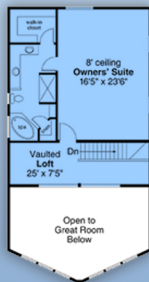

## lower level

## level two

2906 sq ft, 4 beds, 3 baths, 42' W x 67'11 D