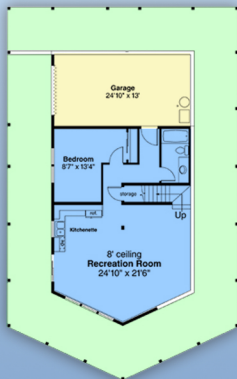

# plan 78441

familyhomeplans.com 800-482-0464

## lower level

## level two

2906 sq ft, 4 beds, 3 baths, 42' W x 67'11 D