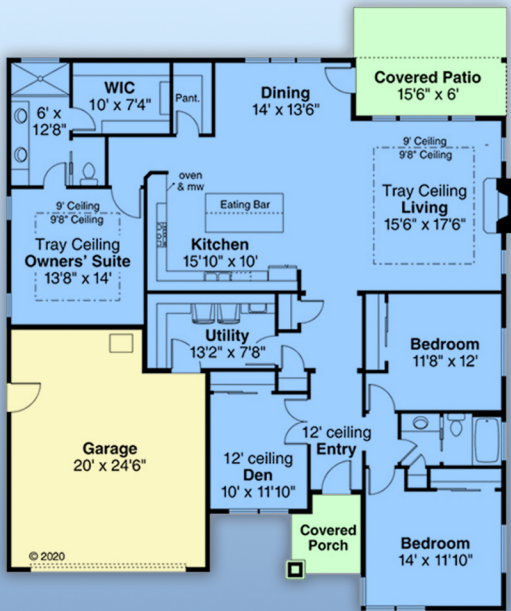

plan 78409

familyhomeplans.com ☎ **800-482-0464**

2112 sq ft, 3 beds, 2 baths, 52'4 W x 57' D