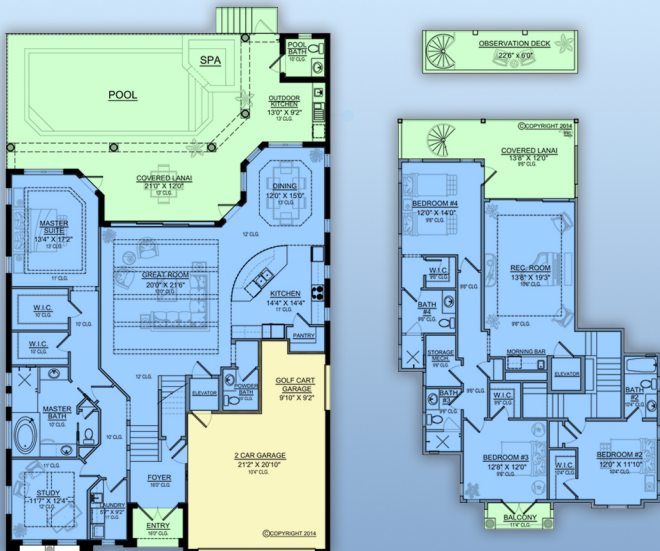

plan 78163

familyhomeplans.com ☎ 800-482-0464

3708 sq ft, 4 beds, 4 baths, 2 half baths, 49'8 W x 79'8 D