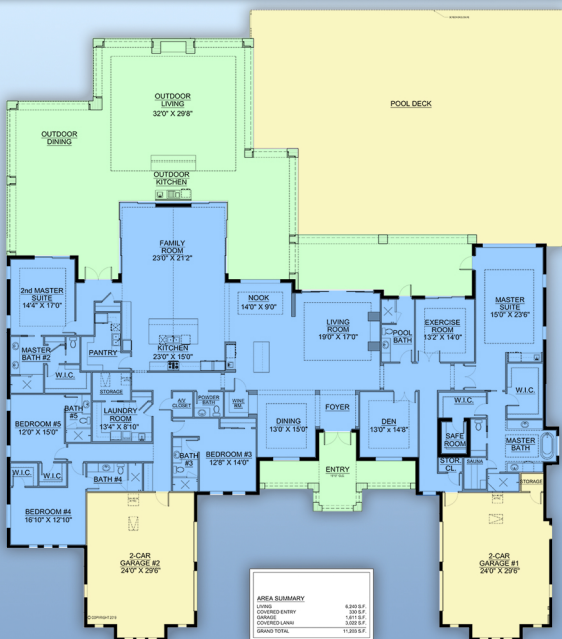

plan 78160

familyhomeplans.com  800-482-0464

6240 sq ft, 5 beds, 6.5 baths, 124' W x 135' D