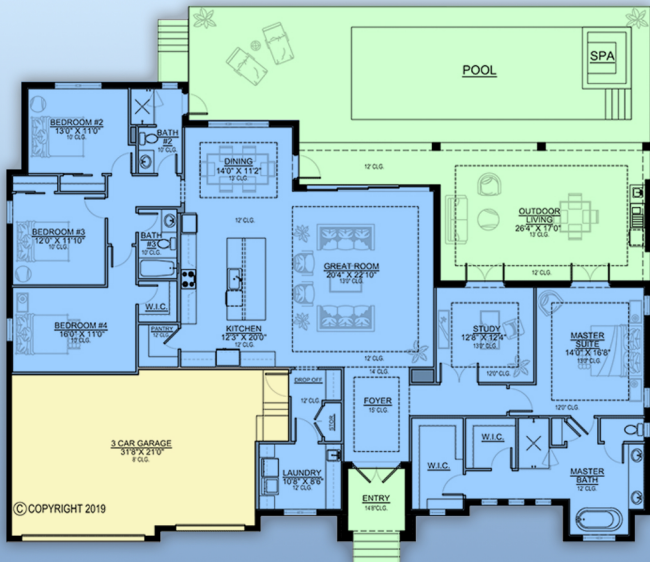

plan 78152

familyhomeplans.com ☎ 800-482-0464

2994 sq ft, 4 beds, 3 baths, 83'8 W x 59'8 D